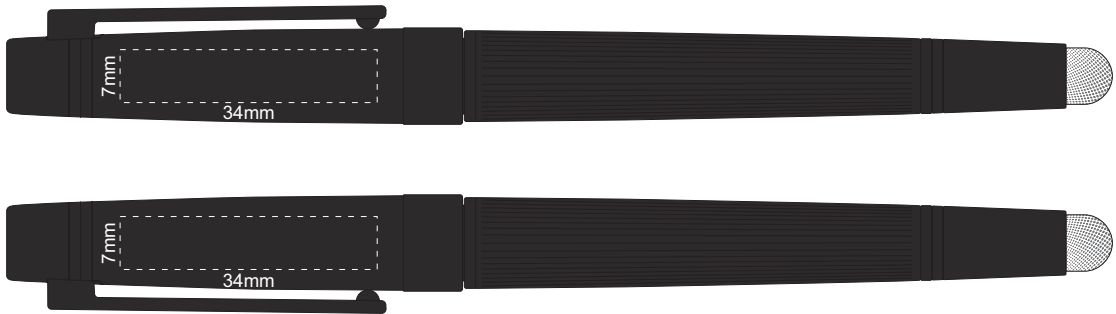

Actual Size: 100% when viewed on A4 paper

Pad print
& Engraving

Pad print
& Engraving

Engraves to Silver Mirror Finish