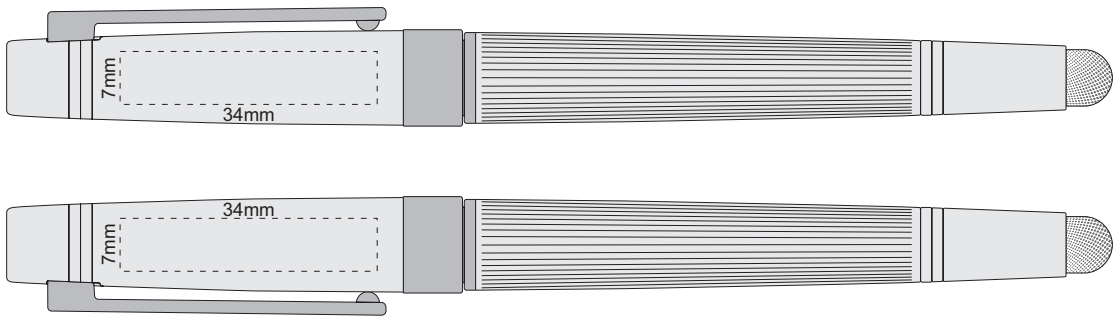

Actual Size: 100% when viewed on A4 paper

Pad print
& Engraving

Pad print
& Engraving

Engraves to Silver Mirror Finish