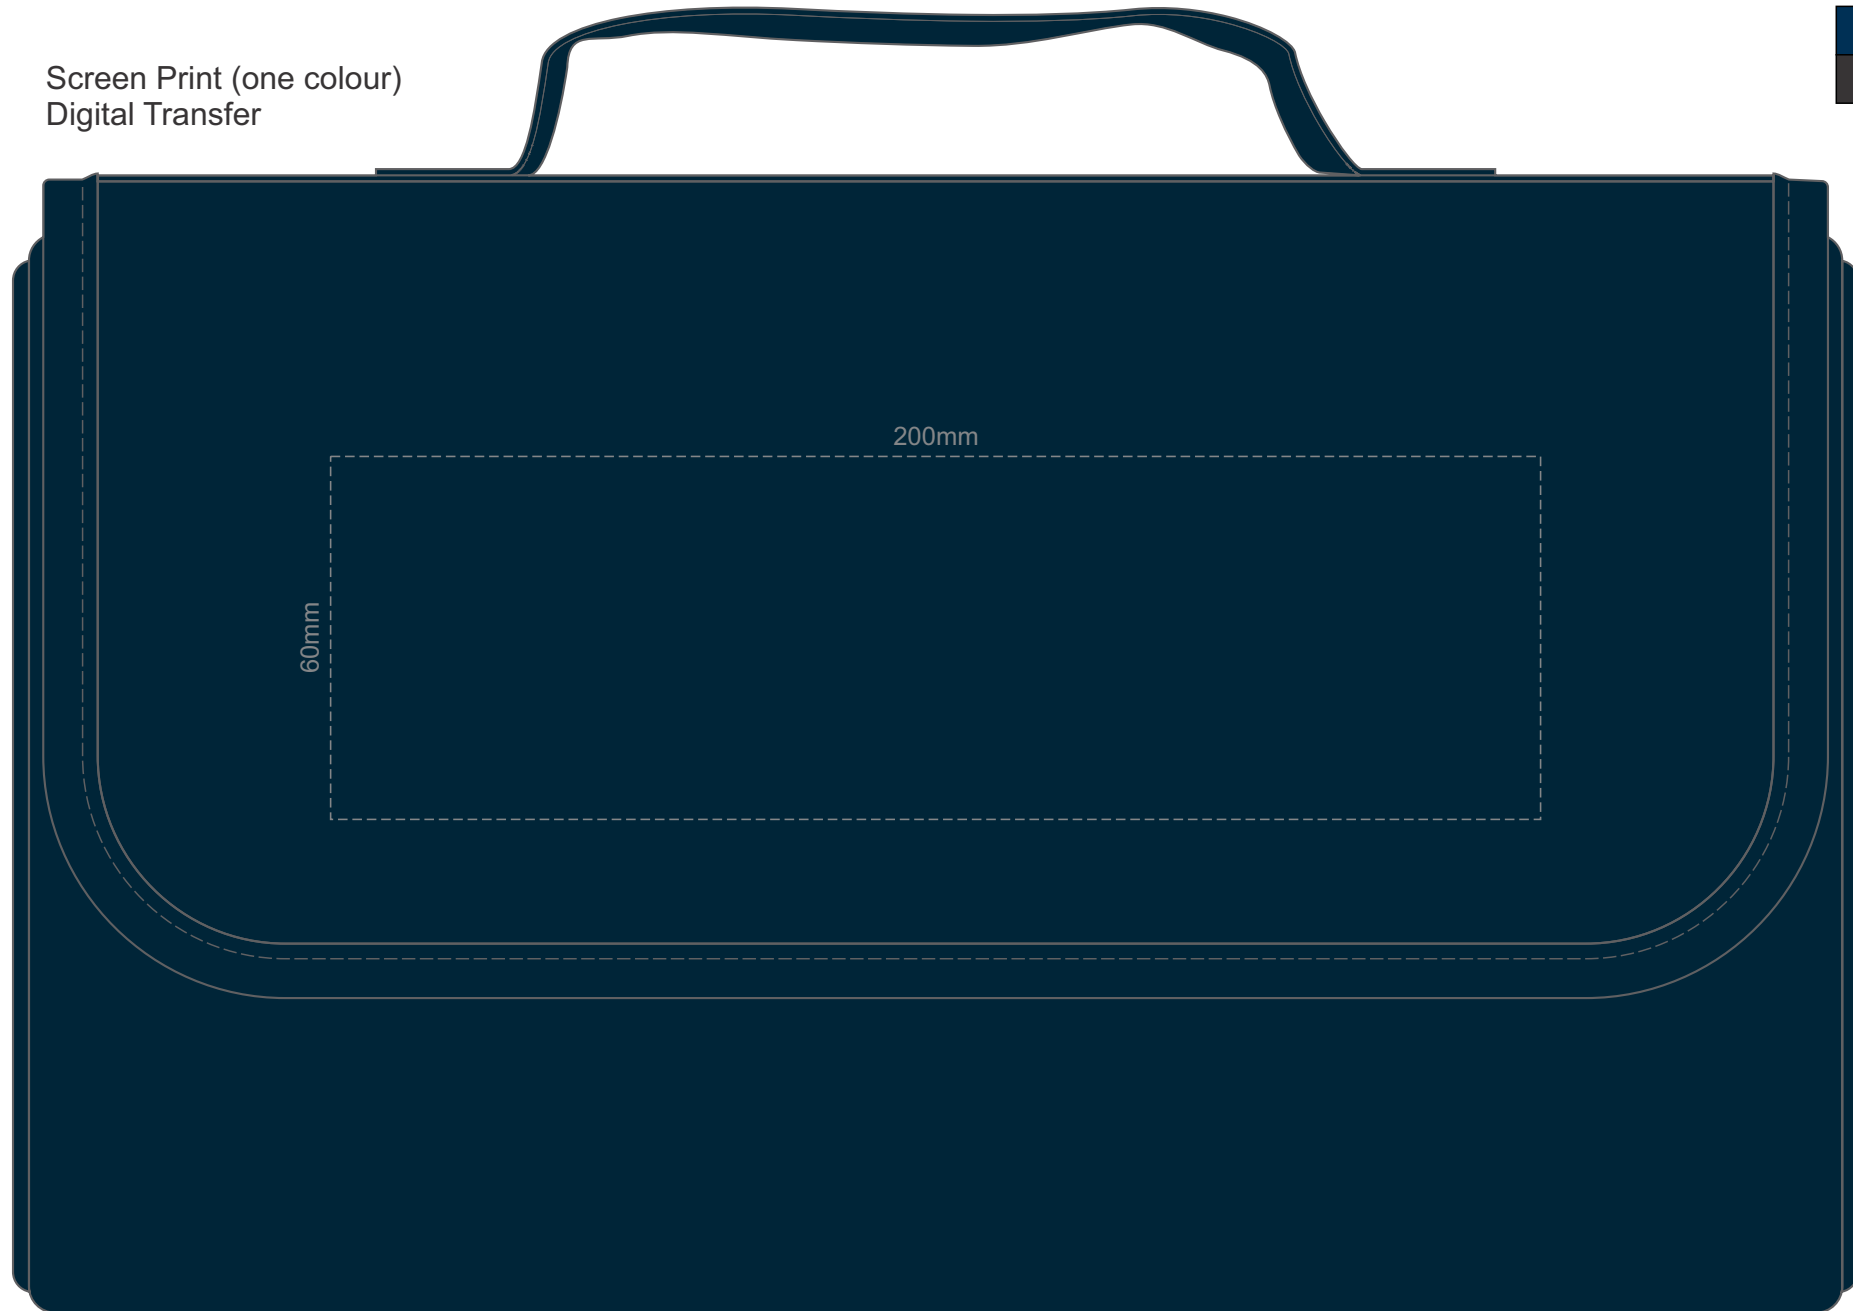

Actual Size: **80%** when viewed on **A4** paper

Screen Print (one colour)  
Digital Transfer

Actual Size: **80%** when viewed on **A4** paper

Embroidery